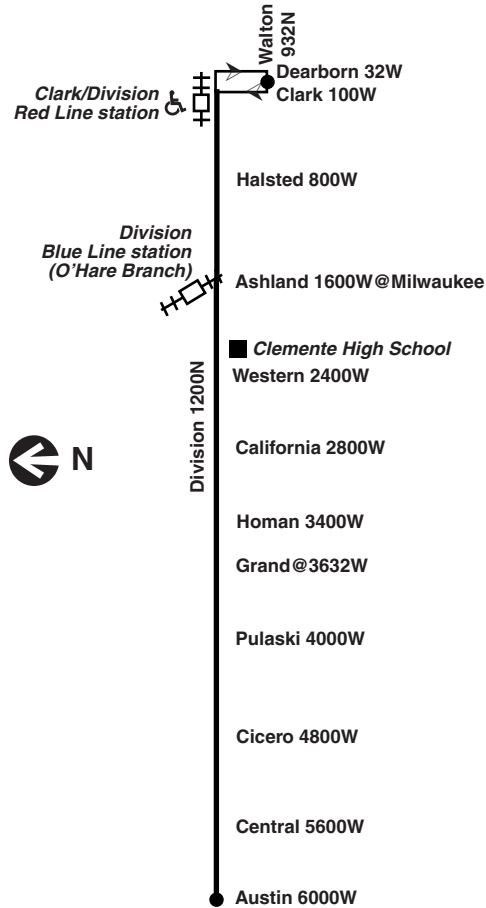

Federal law requires priority seating be designated for seniors and people with disabilities. **Please stand up** and yield these seats when needed for qualifying riders or when asked.

Schedules and other info in this timetable are subject to change. CTA does not assume responsibility for errors in timetables nor for inconvenience or damage resulting from delays.

Pay close attention to destination signs and announcements when boarding: added service may sometimes be provided over portions of this or any bus route and some trips can end before the furthest terminal on a line depending on service needs or time of day.

Bicycle racks are installed on the front of all CTA buses and are allowed on CTA trains during certain hours. See our Bike & Ride brochure or webpage for help on how to use racks and more.

Know before you go: Get alerts from us by text or e-mail about planned service changes every week or instant alerts for unplanned reroutes and disruptions. Sign up for CTA Updates today at transitchicago.com/updates.

For more travel information, use the Ventra app or call the RTA Travel Information Center at 312-836-7000. *Para obtener mayor información, en Español, llame al Centro de Información a 312-836-7000.*

Chicago Transit Authority

70 Division

Effective Mar. 23, 2025

All CTA buses are accessible

transitchicago.com/bus/70

Monday thru Friday

#70 Division

Eastbound

LV Division/Austin	Division/Pulaski	Division/Western	Division/Ashland	AR Walton/Dearborn
4:40a	4:51a	5:00a	5:05a	5:18a
4:59	5:11	5:20	5:26	5:39
5:19	5:31	5:41	5:47	6:01
5:33	5:45	5:57	6:03	6:18
5:48	6:00	6:12	6:18	6:33
6:03	6:15	6:27	6:33	6:48
6:15	6:27	6:39	6:45	7:00
6:25	6:37	6:50	6:57	7:12

then every 5 to 6 minutes until

7:25	7:39	7:57	8:05	8:24
7:34	7:48	8:06	8:14	8:33
7:43	7:57	8:15	8:23	8:42
7:53	8:07	8:25	8:33	8:52
8:05	8:19	8:36	8:45	9:03
8:16	8:30	8:48	8:56	9:15
8:18	8:32	-----	-----	-----
8:28	8:42	9:00	9:08	9:27
8:31	8:45	-----	-----	-----
8:41	8:55	9:12	9:20	9:38
8:50	9:04	-----	-----	-----
8:54	9:09	9:24	9:31	9:48
8:56	9:10	-----	-----	-----
9:08	9:22	9:36	9:43	9:59
9:09	9:23	-----	-----	-----
9:20	9:34	9:48	9:55	10:11
9:29	9:43	-----	-----	-----
9:32	9:46	10:00	10:07	10:23

then every 12 minutes until

12:44p	12:58p	1:12p	1:19p	1:35p
12:57	1:11	1:24	1:31	1:47
1:09	1:23	1:36	1:43	1:59

then every 9 to 12 minutes until

4:12	4:26	4:39	4:47	5:03
4:14	4:27	-----	-----	-----
4:24	4:38	4:51	4:59	5:15
4:37	4:51	5:04	5:11	5:30
4:42	4:56	-----	-----	-----
4:50	5:04	5:17	5:24	5:43
5:00	5:14	-----	-----	-----
5:06	5:20	5:33	5:40	5:59
5:20	5:33	-----	-----	-----
5:23	5:37	5:50	5:57	6:15
5:42	5:54	6:08	6:15	6:32
5:58	6:10	6:24	6:31	6:48
6:15	6:27	6:40	6:47	7:03
6:32	6:43	6:56	7:03	7:19
6:36	6:48	-----	-----	-----
6:48	6:59	7:12	7:19	7:35
7:04	7:16	7:28	7:35	7:51
7:19	7:31	7:43	7:50	8:06
7:35	7:47	7:59	8:05	8:21
7:52	8:04	8:16	8:22	8:37
8:11	8:22	8:33	8:39	8:53
8:31	8:42	-----	-----	-----
8:32	8:43	8:53	8:59	9:13
8:52	9:03	9:14	9:20	9:34
9:13	9:24	9:34	9:40	9:54
9:31	9:42	-----	-----	-----
9:34	9:45	9:55	10:00	10:15
9:55	10:06	10:16	10:21	10:35
10:16	10:27	10:37	10:42	10:55
10:39	10:48	10:58	11:03	11:16
10:43	10:51	-----	-----	-----
11:03	11:11	-----	-----	-----
11:23	11:30	-----	-----	-----
11:42	11:49	-----	-----	-----
12:01a	12:09a	-----	-----	-----

Westbound

LV Walton/Dearborn	Division/Ashland	Division/Western	Division/Pulaski	AR Division/Austin
-----	-----	-----	-----	4:28a
-----	-----	-----	-----	4:48
-----	-----	-----	-----	5:07
-----	-----	-----	-----	5:22
-----	-----	-----	-----	5:37
5:24a	5:37a	5:41a	-----	5:50
-----	-----	-----	-----	5:52
5:46	5:59	6:03	-----	6:12
-----	-----	-----	-----	6:12
-----	-----	-----	-----	6:24
-----	-----	-----	-----	6:29
-----	-----	-----	-----	6:34
-----	-----	-----	-----	6:39
-----	-----	-----	-----	6:45
6:07	6:21	6:26	-----	6:36
-----	-----	-----	-----	6:40
6:23	6:37	6:42	-----	6:52
-----	-----	-----	-----	7:01
-----	-----	-----	-----	7:11
6:37	6:53	6:58	-----	7:09
-----	-----	-----	-----	7:11
6:53	7:09	7:14	-----	7:25
-----	-----	-----	-----	7:35
7:08	7:24	7:30	-----	7:39
7:23	7:39	7:46	-----	7:50
-----	-----	-----	-----	7:52
-----	-----	-----	-----	7:53
-----	-----	-----	-----	8:09

then every 6 to 8 minutes until

8:42	8:58	9:05	9:16	9:28
8:53	9:10	9:16	9:27	9:38
9:05	9:21	9:27	9:37	9:49

then every 10 to 12 minutes until